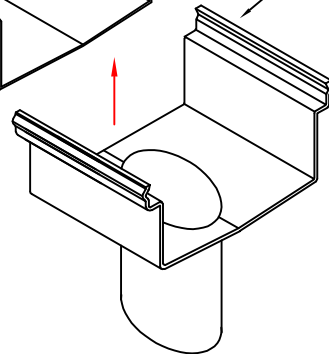

Stainless
Easy Ends

Stainless
Easy Joiner

- *316/304 Grade
- *R11/R12 Slip resist
  AS/NZS 4586:2013 Appendix D.
- *Load class A,B,C,D-
  To AS/NZS AS3996:2006
- *Bike Safe -AS 3996 (clause 3.3.6)
- *Easy Site install with
  Mitres/Ends/Outlets
- *Easy Lock Feature
- *Heelguard
- *All fittings stainless steel

Stainless
Easy Outlets