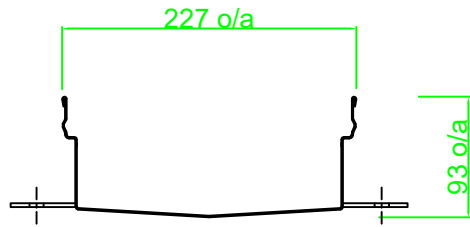

CLICK DRAIN[®] "200 Series" by Paige Stainless

Stainless
Easy Ends

Stainless
Easy Joiner

- *316/304 Grade
- *R11/R12 Slip resist
AS/NZS 4586:2013 Appendix D.
- *Load class A,B,C,D-
To AS/NZS AS3996:2006
- *Bike Safe -AS 3996 (clause 3.3.6)
- *Easy Site install with
Mitres/Ends/Outlets
- *Easy Lock Feature
- *Heelguard
- *All fittings stainless steel